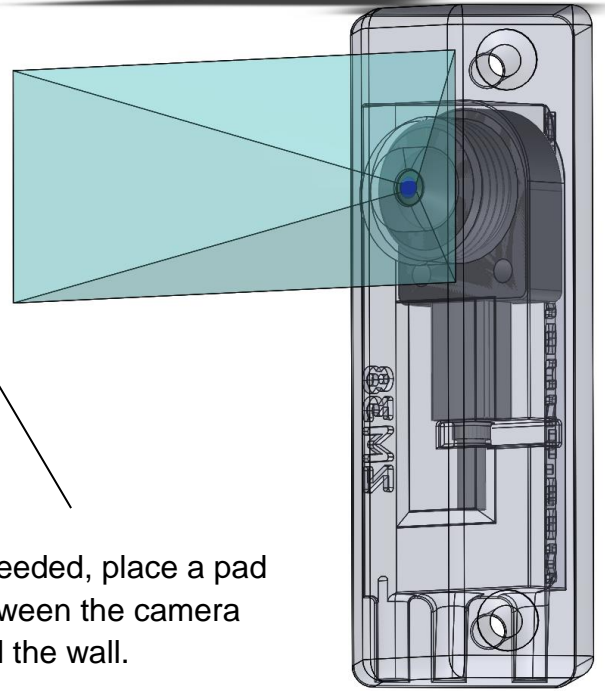

# ZM38 - Discreet Mount Left Angle AXIS P1265

This mount is designed for the pinhole cameras AXIS P1265 and FA1125. These cameras provide video with 91x45° viewing angle.

The design offer a discreet way to mount a camera, e.g. in a doorway, to get good face shots, even when the person is wearing a baseball cap or a hood. The mounts are designed to be placed, in eye level, next to e.g. doors or alarm panels. The camera will look straight into a person's face. It is ideal anywhere when reliable identification is necessary.

The cable may be routed through the wall or along the wall.

Note, that a mirrored version is also available. Part no. ZM39.

Order by using this link:

[ZM38 - Discreet Mount Left Angle for AXIS P1265 and FA1125](#)

# ZM38 - Discreet Mount Left Angle AXIS P1265

If needed, place a pad between the camera and the wall.

29mm (1.14")

The design is made for countersunk screws.