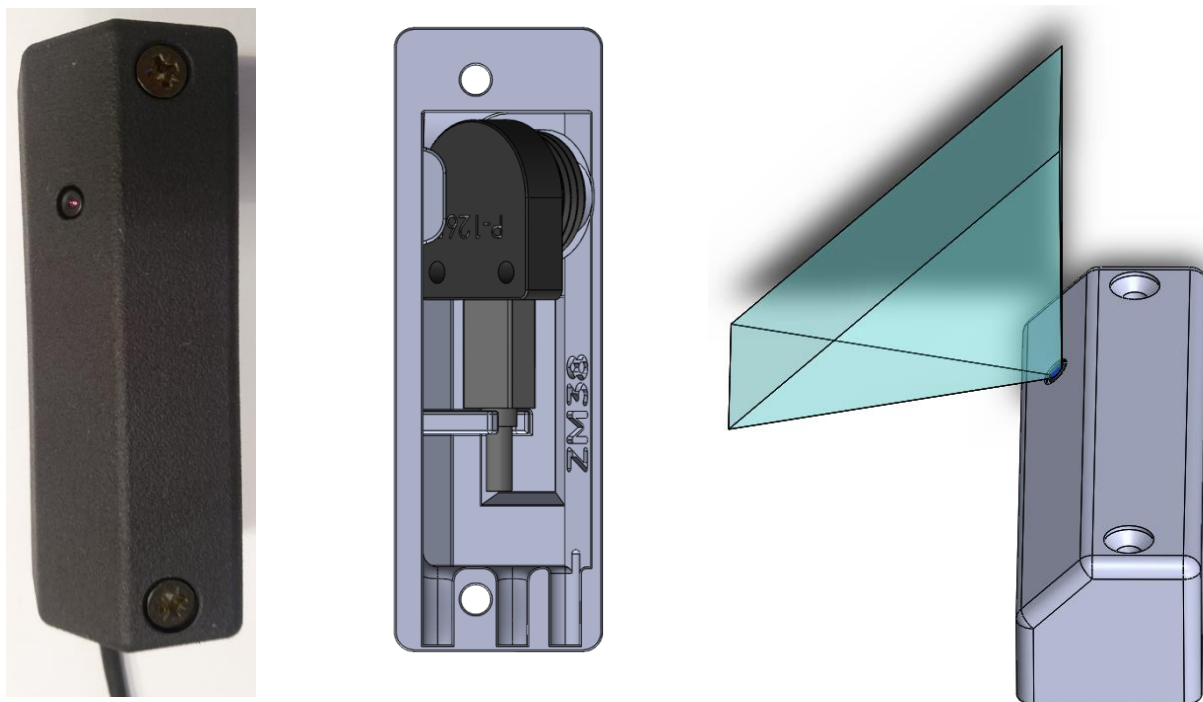

# ZM38 - Discreet Mount Left Angle AXIS P1265

This mount is designed for the pinhole cameras AXIS P1265 and FA1125. These cameras provide video with 91x45° viewing angle.

The design offer a discreet way to mount a camera, e.g. in a doorway, to get good face shots, even when the person is wearing a baseball cap or a hood. The mounts are designed to be placed, in eye level, next to e.g. doors or alarm panels. The camera will look straight into a person's face. It is ideal anywhere when reliable identification is necessary.

The cable may be routed through the wall or along the wall.

Note, that a mirrored version is also available. Part no. ZM39.

Order by using this link:

[ZM38 - Discreet Mount Left Angle for AXIS P1265 and FA1125](#)

# ZM38 - Discreet Mount Left Angle AXIS P1265

If needed, place a pad between the camera and the wall.

29mm (1.14")

The design is made for countersunk screws.