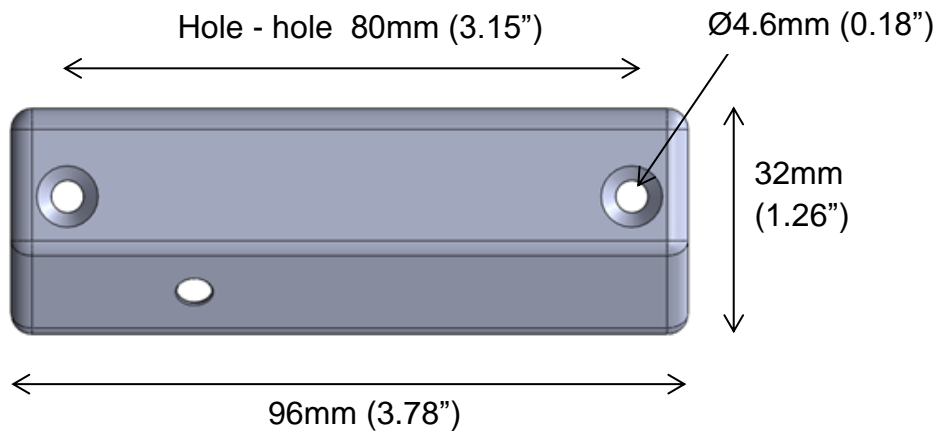

# ZM38 - Discreet Mount Left Angle AXIS P1265

This mount is designed for the pinhole cameras AXIS P1265 and FA1125. These cameras provide video with 91x45° viewing angle.

The design offer a discreet way to mount a camera, e.g. in a doorway, to get good face shots, even when the person is wearing a baseball cap or a hood. The mounts are designed to be placed, in eye level, next to e.g. doors or alarm panels. The camera will look straight into a person's face. It is ideal anywhere when reliable identification is necessary.

The cable may be routed through the wall or along the wall.

Note, that a mirrored version is also available. Part no. ZM39.

Order by using this link:

[ZM38 - Discreet Mount Left Angle for AXIS P1265 and FA1125](#)

# ZM38 - Discreet Mount Left Angle AXIS P1265

If needed, place a pad between the camera and the wall.

29mm (1.14")

The design is made for countersunk screws.